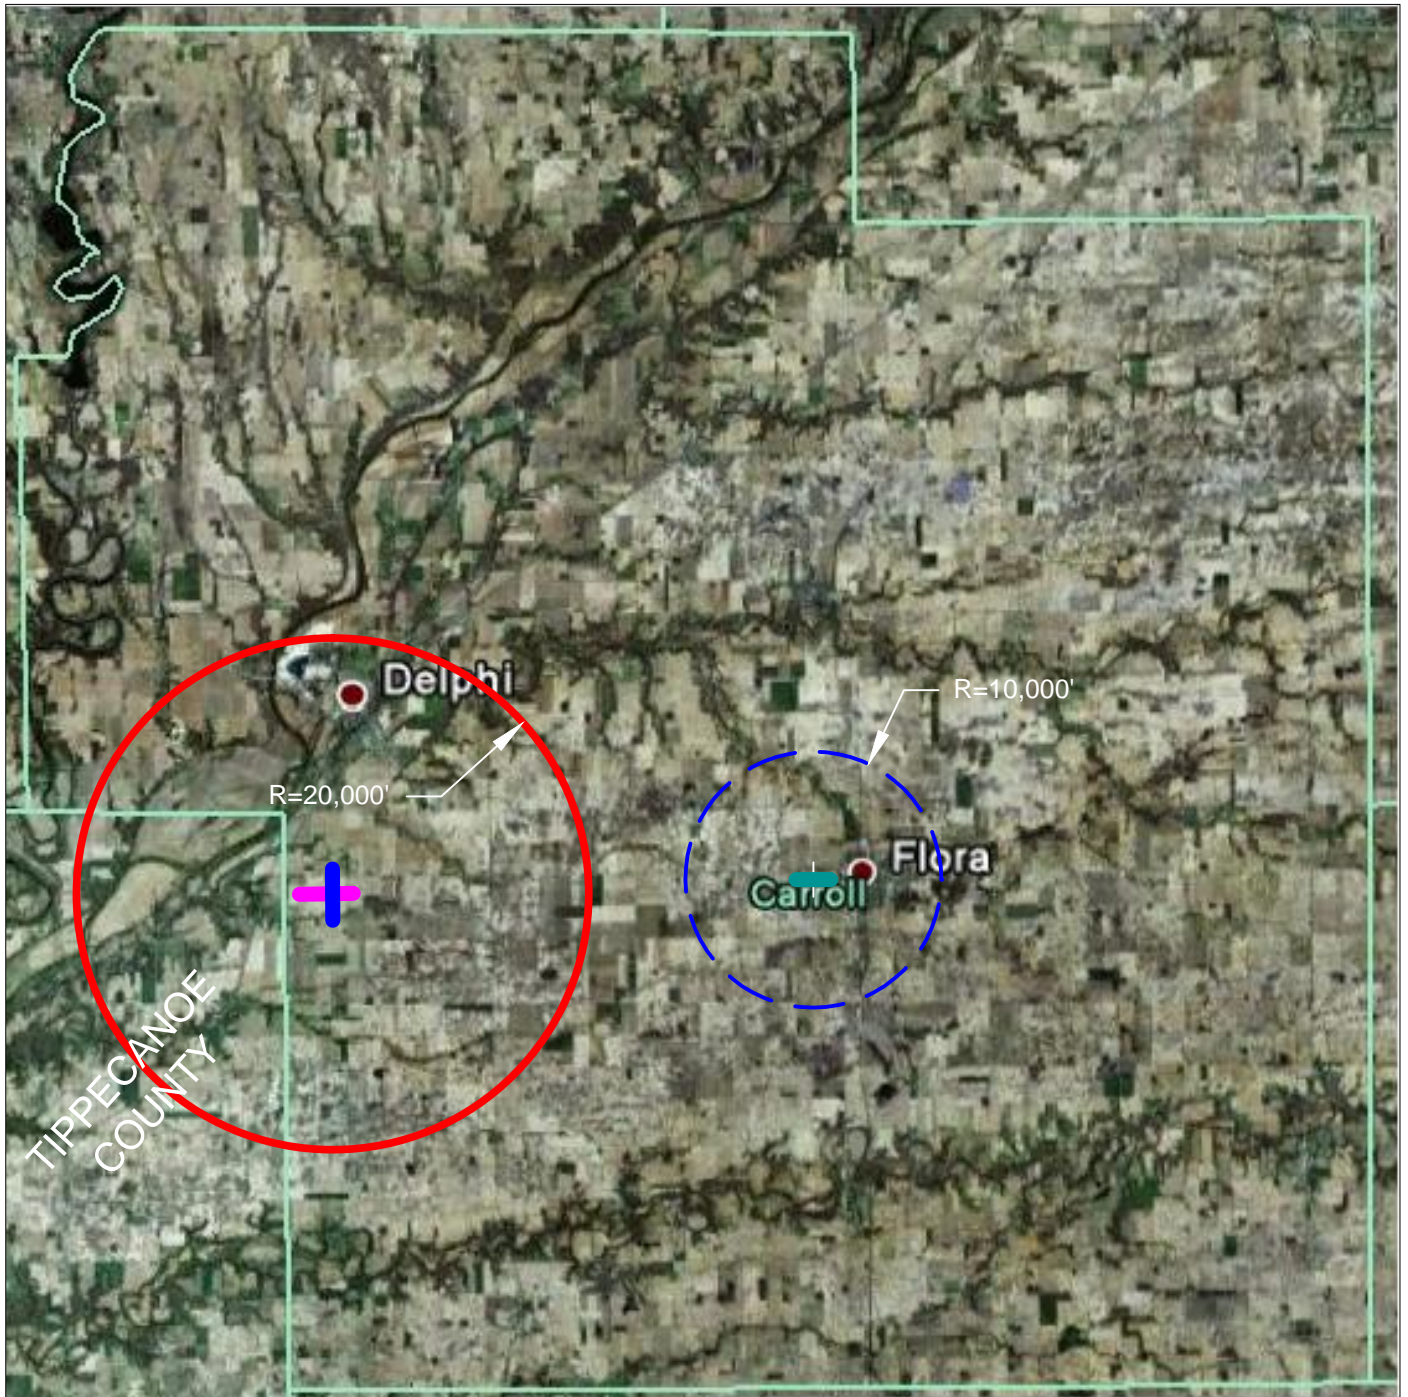

0 15000' 30000'

**LEGEND**

-  EXISTING DELPHI RUNWAY 18-36
-  FUTURE DELPHI RUNWAY 09-27
-  EXISTING FLORA RUNWAY 09-27
-  20,000' DELPHI AIRPORT RADIUS
-  10,000' FLORA AIRPORT RADIUS

**Figure AP-1**

**AIRPORT OVERLAY ZONE BOUNDARIES**